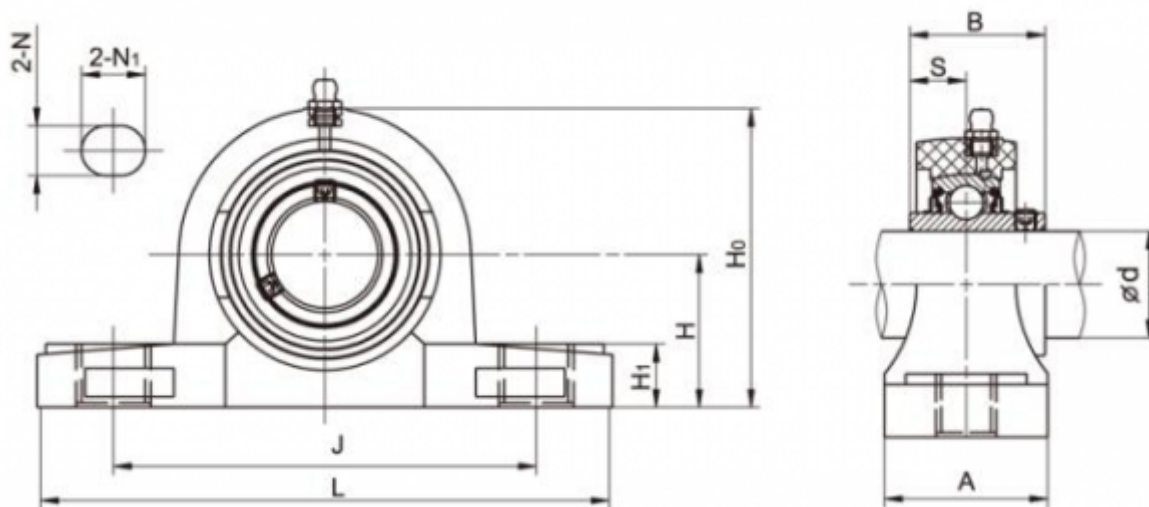

Data Sheet

Article number: 54810622043

Description: Pillow block TP-SUCP204 LDK f/shaft dia.20 mm
Insert stainless, house green thermopl.

Measures

A = 38	L = 127
B = 31	N = 11
Bolt = M10	N1 = 14
d = 20	S = 12.7
H = 33.3	
H0 = 65.5	
H1 = 15	
J = 95	